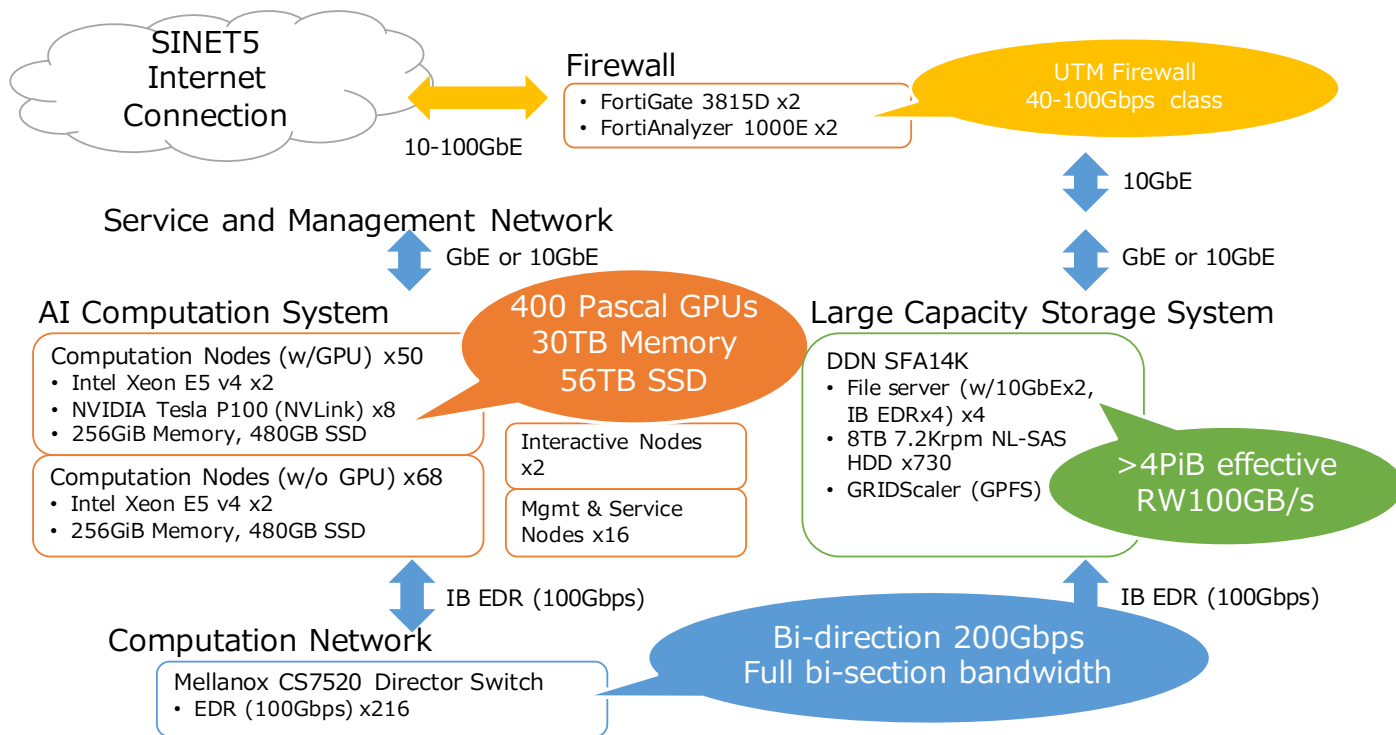

AIST AI Cloud (AAIC)

- **400x NVIDIA Tesla P100s and Infiniband EDR** accelerate various AI workloads including machine learning (ML) and deep learning (DL).
- Advanced data analytics ecosystem leverages on **4PiB shared Big Data Storage and Apache Spark**.
- **AAIC will be operational from 1Q 2017.**

Application Example: Monitoring Wind Power Station

Multi-modal sensors

*Field-test:
The system detected anomaly
before the field experts*